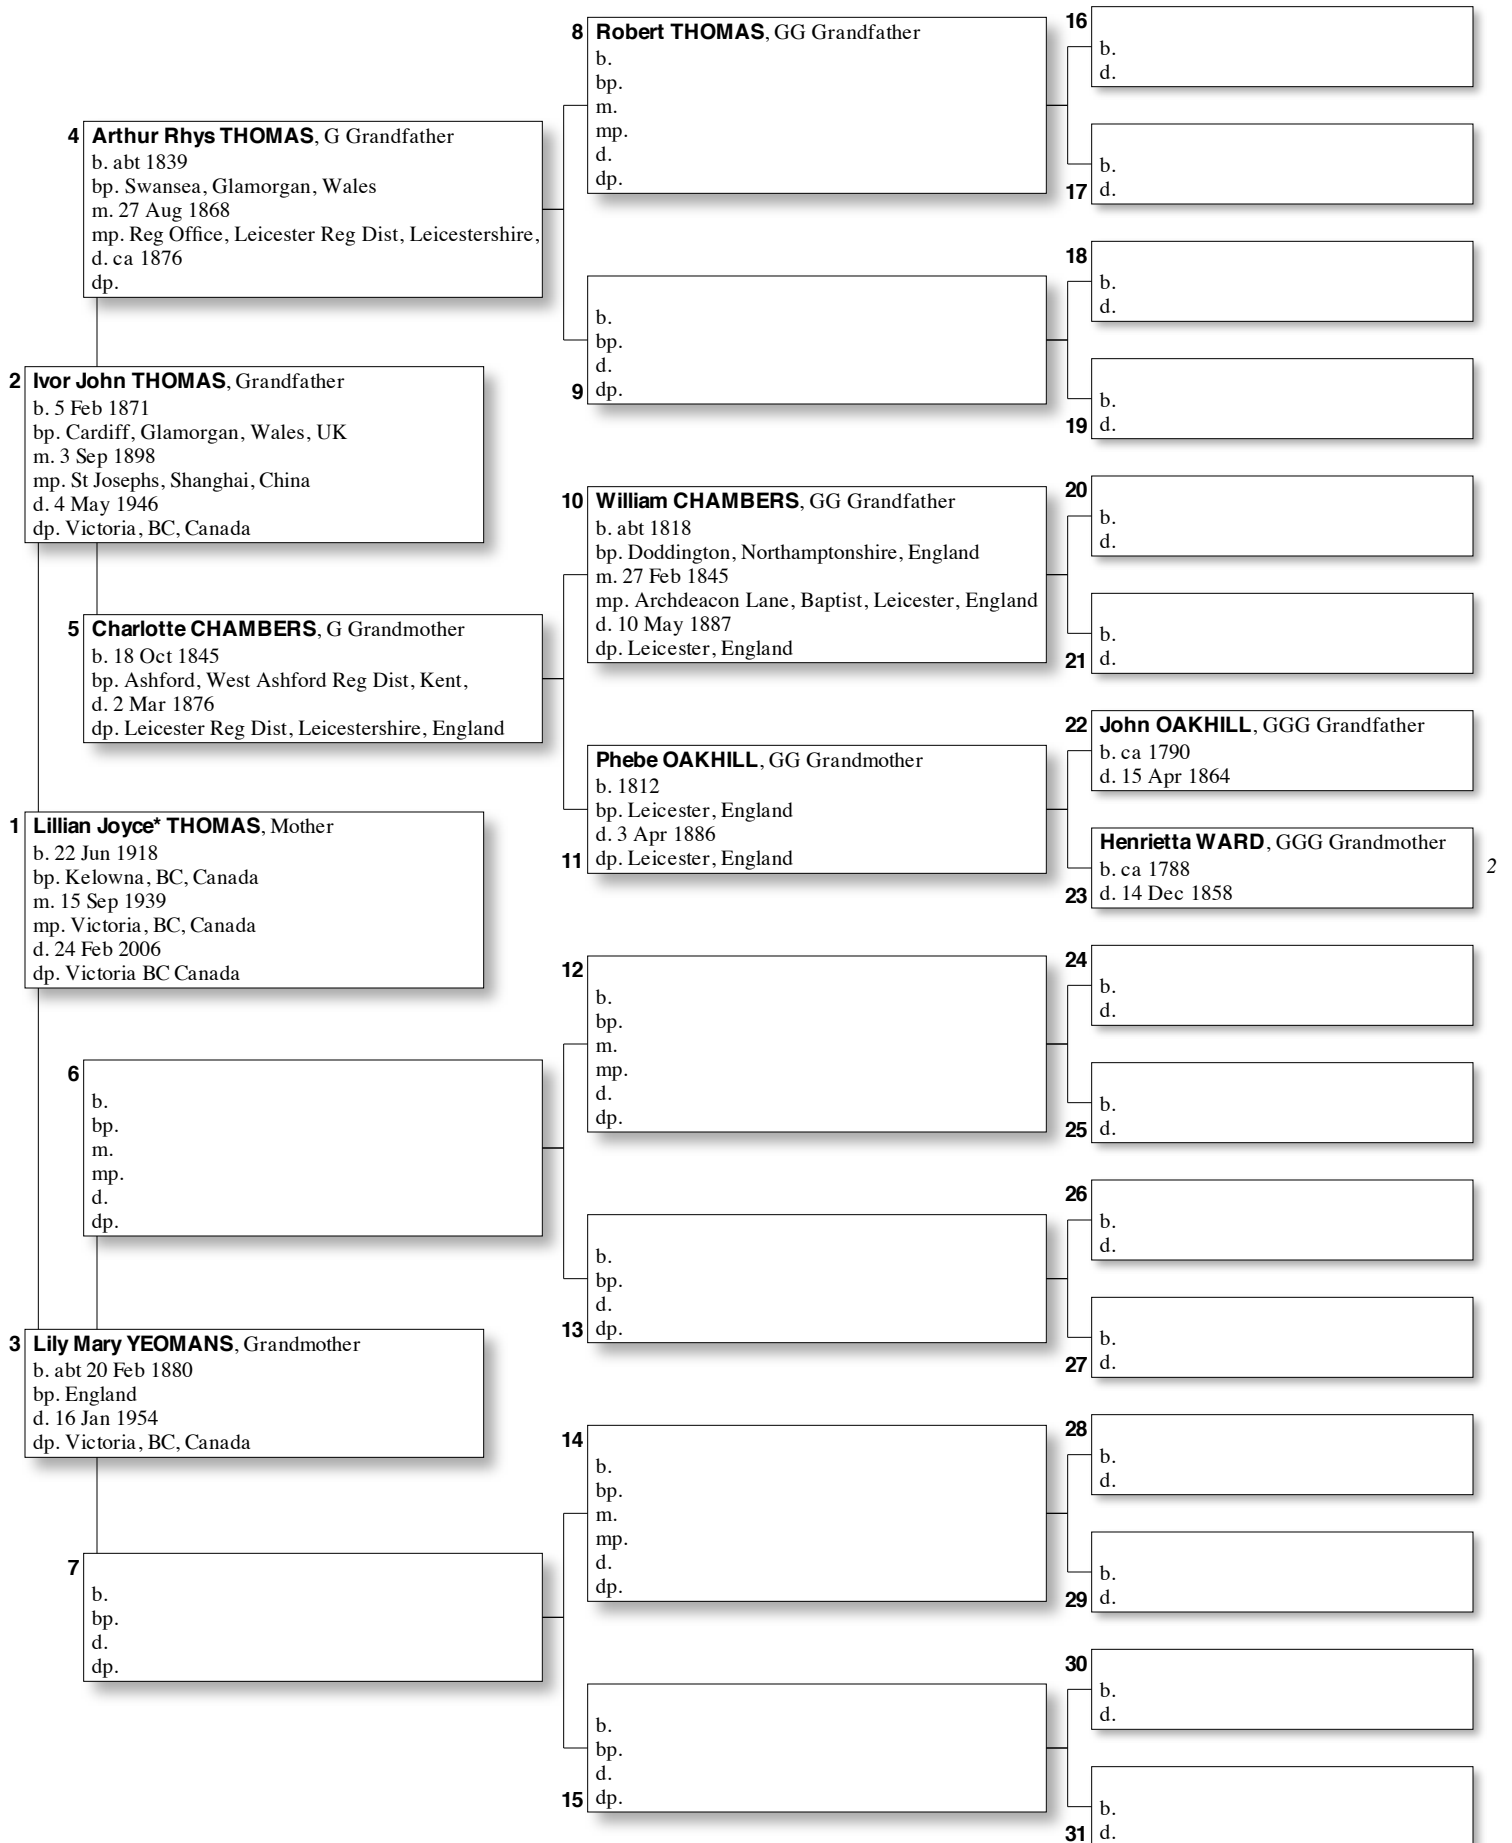

Pedigree Chart for Lillian Joyce THOMAS - 9 generations

Chart #1

Pedigree Chart for Lillian Joyce THOMAS - 9 generations

Chart #2

Number 1 on this chart is the same as number 23 on chart 1.

Pedigree Chart for Lillian Joyce THOMAS - 9 generations, Index

?	Mary (1735 -)	Chart #2, 7
BEEBIE	Alice (1644 -)	Chart #2, 19
CHAMBERS	Charlotte (1845 - 1876)	Chart #1, 5
	William (~1818 - 1887)	Chart #1, 10
OAKHILL	John (ca1790 - 1864)	Chart #1, 22
	Phebe (1812 - 1886)	Chart #1, 11
POLE	Charles (1735 -)	Chart #2, 6
	Charlotte (1758 -)	Chart #2, 3
SHARPE	Elizabeth (1676 -)	Chart #2, 9
	Nicholas (1640 -)	Chart #2, 18
THOMAS	Arthur Rhys (~1839 - ca1876)	Chart #1, 4
	Ivor John (1871 - 1946)	Chart #1, 2
	Lillian Joyce* (1918 - 2006)	Chart #1, 1
	Robert	Chart #1, 8
TYLER	Ann (1722 - 1812)	Chart #2, 5
WARD	David (1670 -)	Chart #2, 8
	David (1722 - 1804)	Chart #2, 4
	Henrietta (ca1788 - 1858)	Chart #1, 23
	William (1757 - 1804)	Chart #2, 2
YEOMANS	Lily Mary (~1880 - 1954)	Chart #1, 3